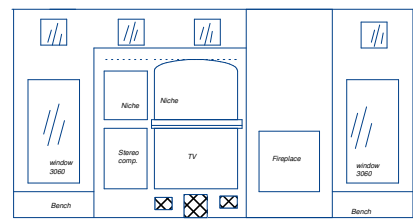

Swift Model 2400

Main floor=2400
 Basment =2400
 Fin. Bsmt=2358

Great room builtin