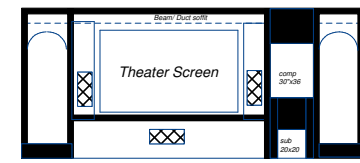

Swift Model 2400

Main floor=2400
 Basment =2400
 Fin. Bsmt=2358

Great room builtin